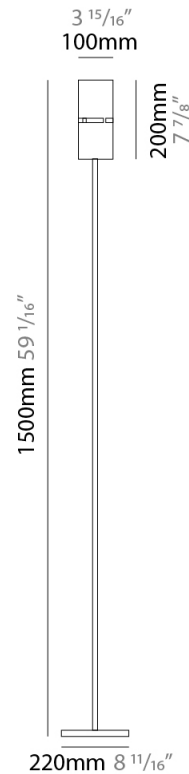

PROJECT	
TYPE	
SPECIFIER	
QUANTITY	
DATE	

LUZ OCULTA METAL PORTABLE

D54024-

base number   Finish
Options

1. To build a product code in our configurator select the specify button on the base model # product page
2. To build a manual product code on this datasheet choose from the options listed below in blue font and add the suffix to the base model #

GENERAL

Series: Luz Oculta
Subseries: Luz Oculta Metal
Partner: Fambuena
Division: Design
Installation: Portable
Product Type: Floor
Mounting Location: Floor
Light Distribution: Direct / Indirect

PHYSICAL

Shape: Cylinder
Diameter (mm): 100
Diameter (in): 3 ¹⁵/₁₆
Height (mm): 1500
Height (in): 59 ¹/₁₆
Fixture Finish: [BRA](#) / [BRZ](#) / [ABR](#)
Fixture Material: Metal
Upon Request: Bolt Down

ELECTRICAL

Number of Lamps: 1
Lamp Type: LED Retrofit
Lamp Shape: T4
Bulb Included: Bulb Not Included
Max. Wattage Per Lamp (W): 5
Lamp Base: G9
Input Voltage (V): 120

LED

OPTICAL

RATINGS AND CERTIFICATIONS

Certified By: Certified for North American Standards
IP rating: IP20