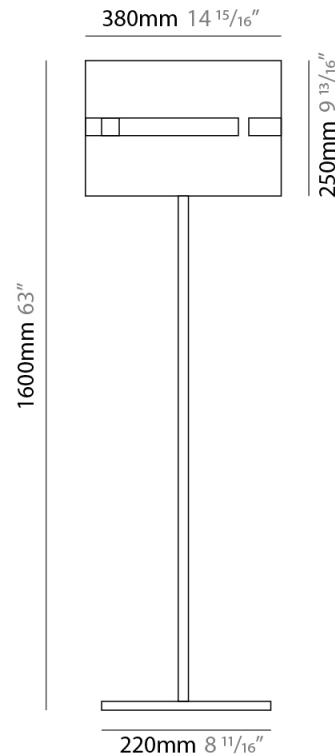

PROJECT	_____
TYPE	_____
SPECIFIER	_____
QUANTITY	_____
DATE	_____

LUZ OCULTA METAL PORTABLE

D54021-

base number   Finish
Options

1. To build a product code in our configurator select the specify button on the base model # product page
2. To build a manual product code on this datasheet choose from the options listed below in blue font and add the suffix to the base model #

GENERAL

Series: Luz Oculta _____
Subseries: Luz Oculta Metal _____
Partner: Fambuena _____
Division: Design _____
Installation: Portable _____
Product Type: Floor _____
Mounting Location: Floor _____
Light Distribution: Direct / Indirect _____

PHYSICAL

Shape: Cylinder _____
Diameter (mm): 380 _____
Diameter (in): 14 ¹⁵/₁₆ _____
Height (mm): 1600 _____
Height (in): 63 _____
Fixture Finish: [BRA](#) / [BRZ](#) / [ABR](#) _____
Fixture Material: Metal _____
Upon Request: Bolt Down _____

ELECTRICAL

Number of Lamps: 1 _____
Lamp Type: LED Retrofit _____
Lamp Shape: A19 _____
Bulb Included: Bulb Not Included _____
Max. Wattage Per Lamp (W): 7 _____
Lamp Base: E26 _____
Input Voltage (V): 120 _____
Upon Request: 277Vac / GU24 _____

LED

OPTICAL

RATINGS AND CERTIFICATIONS

Certified By: Certified for North American Standards _____
IP rating: IP20 _____