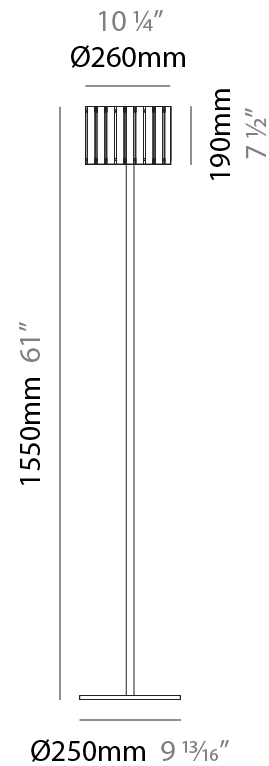

PROJECT	
TYPE	
SPECIFIER	
QUANTITY	
DATE	

LUZ OCULTA WOOD PORTABLE

D54032- -

base number   Finish Options   Finish Options

1. To build a product code in our configurator select the specify button on the base model # product page
2. To build a manual product code on this datasheet choose from the options listed below in blue font and add the suffix to the base model #

GENERAL

Series: Luz Oculta

Subseries: Luz Oculta Wood

Partner: Fambuena

Division: Design

Installation: Portable

Product Type: Floor

Mounting Location: Floor

Light Distribution: Direct / Indirect

PHYSICAL

Shape: Cylinder

Diameter (mm): 260

Diameter (in): 10 ¼

Height (mm): 1550

Height (in): 61

Fixture Finish: [DOW / NAT](#)

Holder Finish: BRA / BRZ

Fixture Material: Metal / Wood

Primary Material: Wood

Upon Request: Bolt Down

ELECTRICAL

Number of Lamps: 1

Lamp Type: LED Retrofit

Lamp Shape: B10

Bulb Included: Bulb Not Included

Max. Wattage Per Lamp (W): 4

Lamp Base: E12

Input Voltage (V): 120

LED

OPTICAL

RATINGS AND CERTIFICATIONS

Certified By: Certified for North American Standards

IP rating: IP20