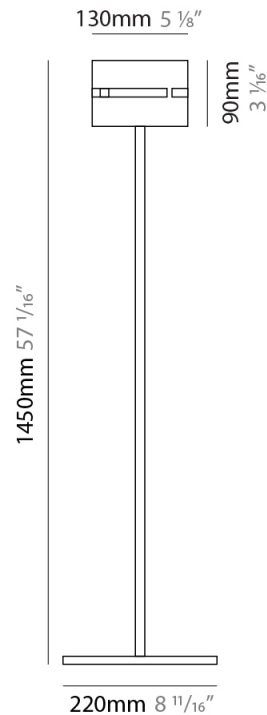

LUZ OCULTA METAL PORTABLE

D54023-

base number   Finish
Options

1. To build a product code in our configurator select the specify button on the base model # product page
2. To build a manual product code on this datasheet choose from the options listed below in blue font and add the suffix to the base model #

GENERAL

Series: Luz Oculta
Subseries: Luz Oculta Metal
Partner: Fambuena
Division: Design
Installation: Portable
Product Type: Floor
Mounting Location: Floor
Light Distribution: Direct / Indirect

PHYSICAL

Shape: Cylinder
Diameter (mm): 130
Diameter (in): 5 1/8"
Height (mm): 1450
Height (in): 57 1/16"
Fixture Finish: [BRA](#) / [BRZ](#) / [ABR](#)
Fixture Material: Metal
Upon Request: Bolt Down

ELECTRICAL

Number of Lamps: 1
Lamp Type: LED Retrofit
Lamp Shape: T4
Bulb Included: Bulb Not Included
Max. Wattage Per Lamp (W): 5
Lamp Base: G9
Input Voltage (V): 120

LED

OPTICAL

RATINGS AND CERTIFICATIONS

Certified By: Certified for North American Standards
IP rating: IP20

PROJECT	_____
TYPE	_____
SPECIFIER	_____
QUANTITY	_____
DATE	_____