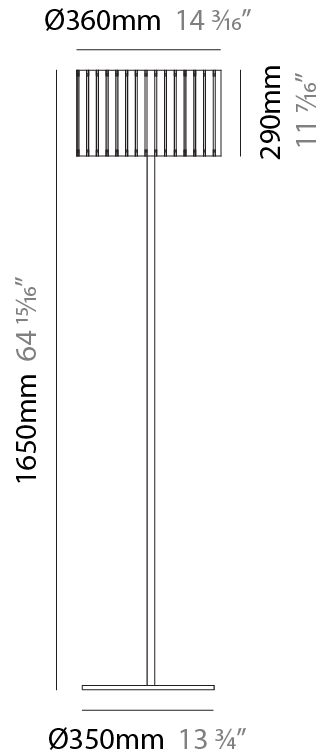

PROJECT	
TYPE	
SPECIFIER	
QUANTITY	
DATE	

LUZ OCULTA WOOD PORTABLE

D54030- -
base number   Finish Options   Finish Options

1. To build a product code in our configurator select the specify button on the base model # product page
2. To build a manual product code on this datasheet choose from the options listed below in blue font and add the suffix to the base model #

GENERAL

Series: Luz Oculta
Subseries: Luz Oculta Wood
Partner: Fambuena
Division: Design
Installation: Portable
Product Type: Floor
Mounting Location: Floor
Light Distribution: Direct / Indirect

PHYSICAL

Shape: Cylinder
Diameter (mm): 360
Diameter (in): 14 ³/₁₆
Height (mm): 1650
Height (in): 64 ¹⁵/₁₆
Fixture Finish: [DOW / NAT](#)
Holder Finish: [BRA / BRZ](#)
Fixture Material: Metal / Wood
Primary Material: Wood
Upon Request: Bolt Down

ELECTRICAL

Number of Lamps: 1
Lamp Type: LED Retrofit
Lamp Shape: A19
Bulb Included: Bulb Not Included
Max. Wattage Per Lamp (W): 7
Lamp Base: E26
Input Voltage (V): 120
Upon Request: 277Vac / GU24

LED

OPTICAL

RATINGS AND CERTIFICATIONS

Certified By: Certified for North American Standards
IP rating: IP20